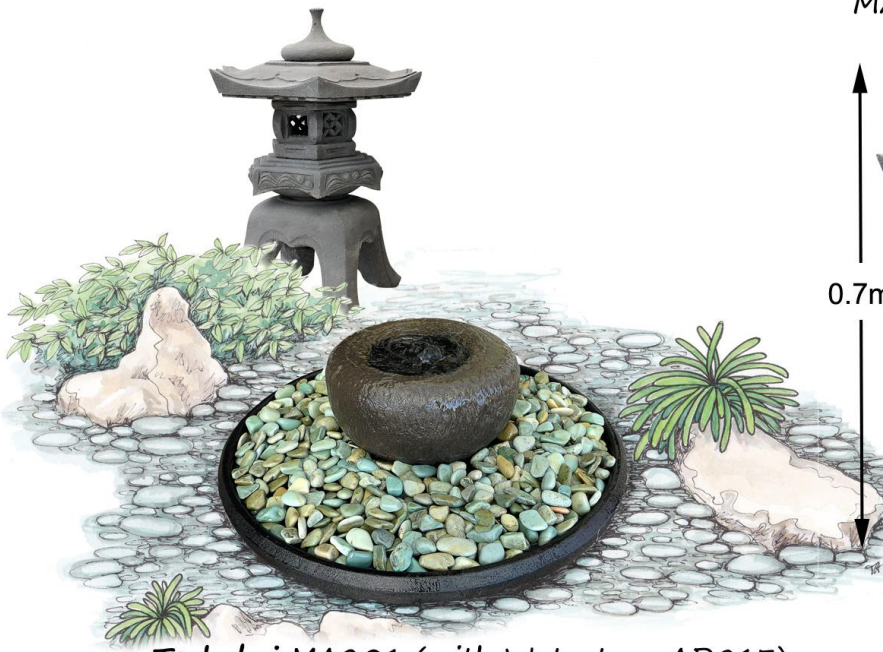

adwater® Gardenware

Oriental Garden Features are produced from beautifully crafted examples to enhance your garden or patio and induce an oriental feel to your surroundings.

MA624 in bluestone colour

0.7m

0.4m

Tsukubai MA201 (with Watertray AD913)

MA625 in sunstone colour

0.5m

0.6m

0.75m

Tsukubai MA201
(basalt)

Stepped Tsukubai MA202
(sandstone)

Tsukubai Stone MA706
(basalt)

Stepped Tsukubai MA202
(with Java 'Waterless' Pond ADJ1000)

Rec. pump: 1000 lph

Tsukubai Stone MA706